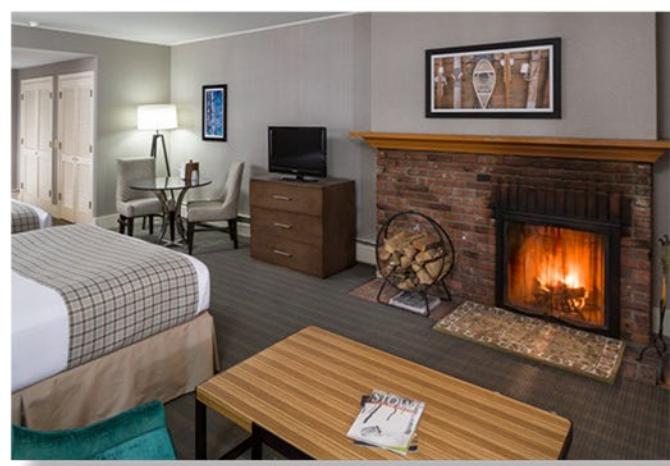

2019

Sugarbush & Stowe

Golden Eagle Resort

Adult Group Special

- \$369** per person, double occupancy
- Welcome Party
- 2 Night Lodging
- 2 Breakfasts
- Saturday Stowe lift ticket
- Sunday Sugarbush lift ticket